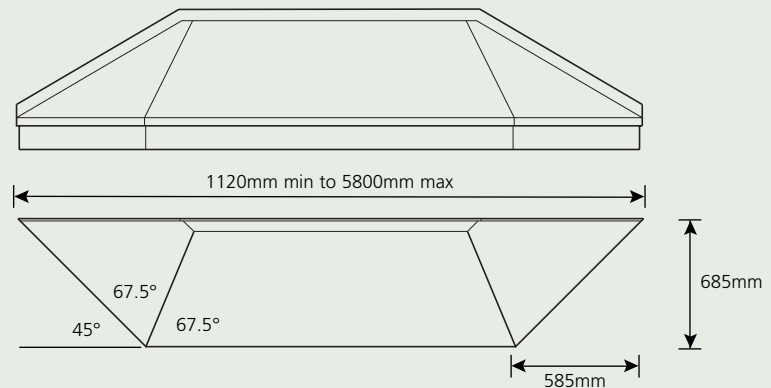

Amesbury

Available with 560mm, 685mm and 835mm projections. Dimensions below for the 835mm projection canopy.

Durrington

Available with 560mm, 685mm and 835mm projections. Dimensions below for the 560mm projection canopy.

Bay Window Canopies

Ringwood

Available with 560mm, 685mm and 835mm projections. Dimensions below for the 685mm projection canopy.

Flat Top Splay Bay Canopy

Available in variable sizes.

Country Leisure (GRP) Limited