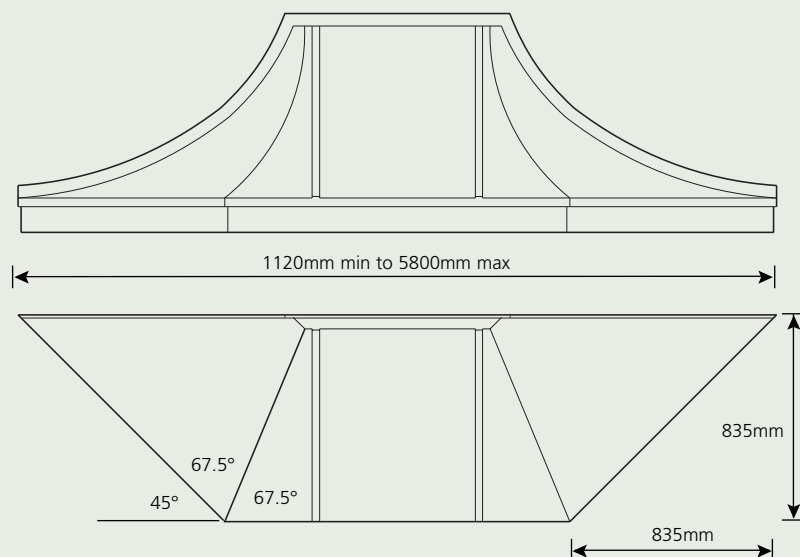

Amesbury

Available with 560mm, 685mm and 835mm projections. Dimensions below for the 835mm projection canopy.

Durrington

Available with 560mm, 685mm and 835mm projections. Dimensions below for the 560mm projection canopy.

Bay Window Canopies

Ringwood

Available with 560mm, 685mm and 835mm projections. Dimensions below for the 685mm projection canopy.

Flat Top Splay Bay Canopy

Available in variable sizes.

Country Leisure (GRP) Limited