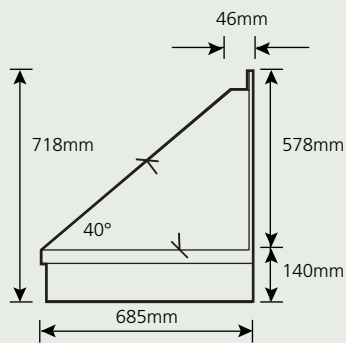

Amesbury

Available with 560mm, 685mm and 835mm projections. Dimensions below for the 835mm projection canopy.

Durrington

Available with 560mm, 685mm and 835mm projections. Dimensions below for the 560mm projection canopy.

Bay Window Canopies

Ringwood

Available with 560mm, 685mm and 835mm projections. Dimensions below for the 685mm projection canopy.

Flat Top Splay Bay Canopy

Available in variable sizes.

Country Leisure (GRP) Limited