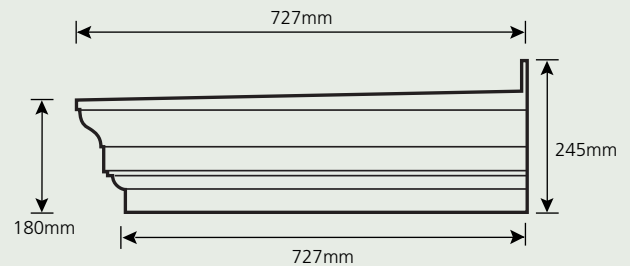

Amesbury

Available with 560mm, 685mm and 835mm projections. Dimensions below for the 835mm projection canopy.

Durrington

Available with 560mm, 685mm and 835mm projections. Dimensions below for the 560mm projection canopy.

Bay Window Canopies

Ringwood

Available with 560mm, 685mm and 835mm projections. Dimensions below for the 685mm projection canopy.

Flat Top Splay Bay Canopy

Available in variable sizes.

Country Leisure (GRP) Limited