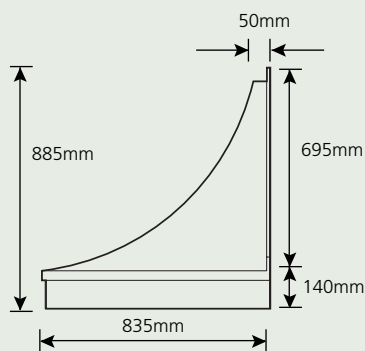

Amesbury

Available with 560mm, 685mm and 835mm projections. Dimensions below for the 835mm projection canopy.

Durrington

Available with 560mm, 685mm and 835mm projections. Dimensions below for the 560mm projection canopy.

Bay Window Canopies

Ringwood

Available with 560mm, 685mm and 835mm projections. Dimensions below for the 685mm projection canopy.

Flat Top Splay Bay Canopy

Available in variable sizes.

Country Leisure (GRP) Limited