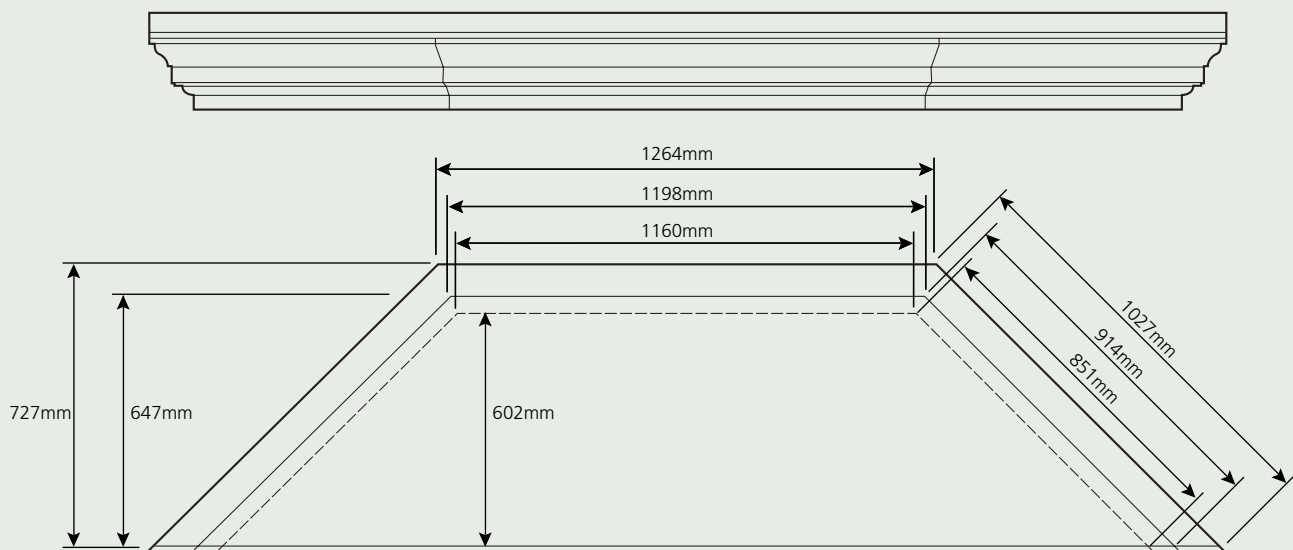

Amesbury

Available with 560mm, 685mm and 835mm projections. Dimensions below for the 835mm projection canopy.

Durrington

Available with 560mm, 685mm and 835mm projections. Dimensions below for the 560mm projection canopy.

Bay Window Canopies

Ringwood

Available with 560mm, 685mm and 835mm projections. Dimensions below for the 685mm projection canopy.

Flat Top Splay Bay Canopy

Available in variable sizes.

Country Leisure (GRP) Limited