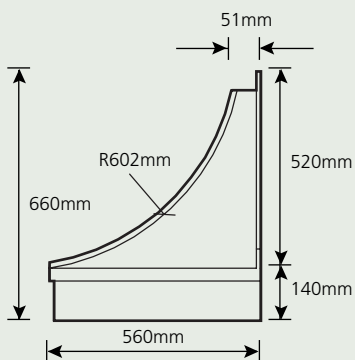

Amesbury

Available with 560mm, 685mm and 835mm projections. Dimensions below for the 835mm projection canopy.

Durrington

Available with 560mm, 685mm and 835mm projections. Dimensions below for the 560mm projection canopy.

Bay Window Canopies

Ringwood

Available with 560mm, 685mm and 835mm projections. Dimensions below for the 685mm projection canopy.

Flat Top Splay Bay Canopy

Available in variable sizes.

Country Leisure (GRP) Limited