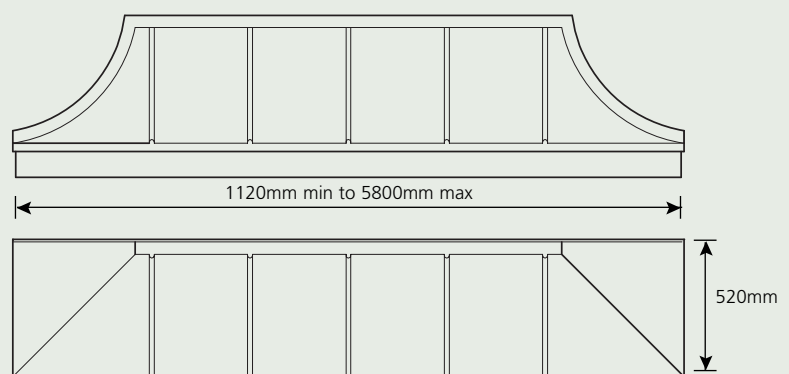

Amesbury

Available with 560mm, 685mm and 835mm projections. Dimensions below for the 835mm projection canopy.

Durrington

Available with 560mm, 685mm and 835mm projections. Dimensions below for the 560mm projection canopy.

Bay Window Canopies

Ringwood

Available with 560mm, 685mm and 835mm projections. Dimensions below for the 685mm projection canopy.

Flat Top Splay Bay Canopy

Available in variable sizes.

Country Leisure (GRP) Limited