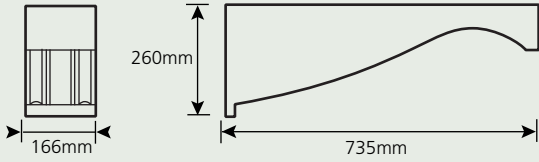

Finials Brackets and Dentils

Finials

Scroll and Corbell Brackets

Plain Scroll Bracket
Ref. 104 433mm Proj.

Door Canopy Corbell
390mm Proj.

Copings

Plain Scroll Bracket Ref. 104 735mm Proj. Wide

Plain Scroll Bracket Ref. 104 735mm Proj. Narrow

Enriched Scroll Bracket Ref. 103

Cantilever Brackets

Dentils

TF.01
78mm x 123mm x 350mm

TF.02
77mm x 120mm x 105mm

TF.03
77mm x 100mm x 200mm

TF.04 - (180° rotated)
77mm x 250mm x 200mm

TF.05
100mm x 135mm x 255mm

TF.06
155mm x 75mm x 175mm

Country Leisure (GRP) Limited

Cholderton

Salisbury

Wiltshire

SP4 0EQ

England

Tel +44 (0)1980 629555