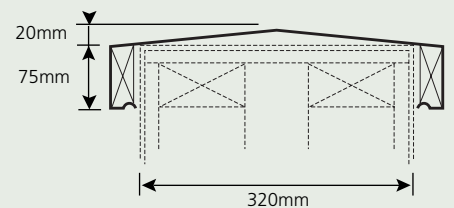

Finials Brackets and Dentils

Finials

Scroll and Corbell Brackets

Plain Scroll Bracket
Ref. 104 433mm Proj.

Door Canopy Corbell
390mm Proj.

Copings

Plain Scroll Bracket Ref. 104 735mm Proj. Wide

Plain Scroll Bracket Ref. 104 735mm Proj. Narrow

Enriched Scroll Bracket Ref. 103

Cantilever Brackets

Dentils

TF.01
78mm x 123mm x 350mm

TF.02
77mm x 120mm x 105mm

TF.03
77mm x 100mm x 200mm

TF.04 - (180° rotated)
77mm x 250mm x 200mm

TF.05
100mm x 135mm x 255mm

TF.06
155mm x 75mm x 175mm

Country Leisure (GRP) Limited

Cholderton

Salisbury

Wiltshire

SP4 0EQ

England

Tel +44 (0)1980 629555