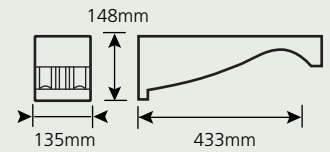

Finials Brackets and Dentils

Finials

Scroll and Corbell Brackets

Plain Scroll Bracket
Ref. 104 433mm Proj.

Door Canopy Corbell
390mm Proj.

Copings

Plain Scroll Bracket Ref. 104 735mm Proj. Wide

Plain Scroll Bracket Ref. 104 735mm Proj. Narrow

Enriched Scroll Bracket Ref. 103

Cantilever Brackets

Dentils

TF.01
78mm x 123mm x 350mm

TF.02
77mm x 120mm x 105mm

TF.03
77mm x 100mm x 200mm

TF.04 - (180° rotated)
77mm x 250mm x 200mm

TF.05
100mm x 135mm x 255mm

TF.06
155mm x 75mm x 175mm

Country Leisure (GRP) Limited

Cholderton

Salisbury

Wiltshire

SP4 0EQ

England

Tel +44 (0)1980 629555