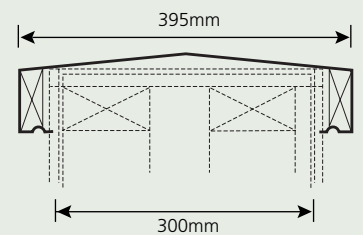

Finials Brackets and Dentils

Finials

Scroll and Corbell Brackets

Plain Scroll Bracket
Ref. 104 433mm Proj.

Door Canopy Corbell
390mm Proj.

Copings

Plain Scroll Bracket Ref. 104 735mm Proj. Wide

Plain Scroll Bracket Ref. 104 735mm Proj. Narrow

Enriched Scroll Bracket Ref. 103

Cantilever Brackets

Dentils

TF.01
78mm x 123mm x 350mm

TF.02
77mm x 120mm x 105mm

TF.03
77mm x 100mm x 200mm

TF.04 - (180° rotated)
77mm x 250mm x 200mm

TF.05
100mm x 135mm x 255mm

TF.06
155mm x 75mm x 175mm

Country Leisure (GRP) Limited

Cholderton

Salisbury

Wiltshire

SP4 0EQ

England

Tel +44 (0)1980 629555