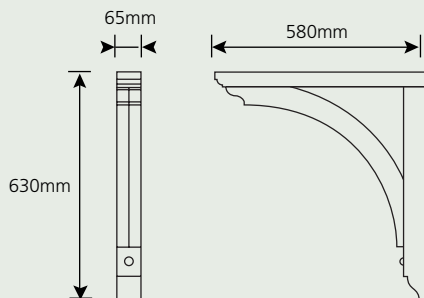

Finials Brackets and Dentils

Finials

Scroll and Corbell Brackets

Plain Scroll Bracket
Ref. 104 433mm Proj.

Door Canopy Corbell
390mm Proj.

Copings

Plain Scroll Bracket Ref. 104 735mm Proj. Wide

Plain Scroll Bracket Ref. 104 735mm Proj. Narrow

Enriched Scroll Bracket Ref. 103

Cantilever Brackets

Dentils

TF.01
78mm x 123mm x 350mm

TF.02
77mm x 120mm x 105mm

TF.03
77mm x 100mm x 200mm

TF.04 - (180° rotated)
77mm x 250mm x 200mm

TF.05
100mm x 135mm x 255mm

TF.06
155mm x 75mm x 175mm

Country Leisure (GRP) Limited

Cholderton

Salisbury

Wiltshire

SP4 0EQ

England

Tel +44 (0)1980 629555