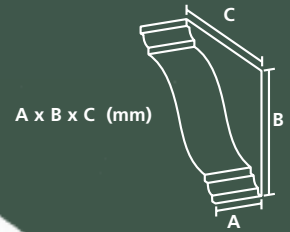

Finials Brackets and Dentils

Finials

Scroll and Corbell Brackets

Plain Scroll Bracket
Ref. 104 433mm Proj.

Door Canopy Corbell
390mm Proj.

Copings

Plain Scroll Bracket Ref. 104 735mm Proj. Wide

Plain Scroll Bracket Ref. 104 735mm Proj. Narrow

Enriched Scroll Bracket Ref. 103

Cantilever Brackets

Dentils

TF.01
78mm x 123mm x 350mm

TF.02
77mm x 120mm x 105mm

TF.03
77mm x 100mm x 200mm

TF.04 - (180° rotated)
77mm x 250mm x 200mm

TF.05
100mm x 135mm x 255mm

TF.06
155mm x 75mm x 175mm

Country Leisure (GRP) Limited

Cholderton

Salisbury

Wiltshire

SP4 0EQ

England

Tel +44 (0)1980 629555