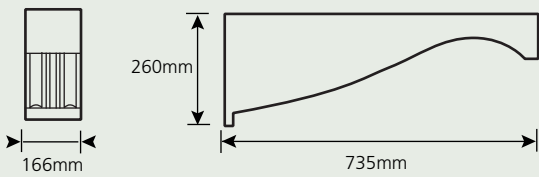

Finials Brackets and Dentils

Finials

Scroll and Corbell Brackets

Plain Scroll Bracket
Ref. 104 433mm Proj.

Door Canopy Corbell
390mm Proj.

Copings

Plain Scroll Bracket Ref. 104 735mm Proj. Wide

Plain Scroll Bracket Ref. 104 735mm Proj. Narrow

Enriched Scroll Bracket Ref. 103

Cantilever Brackets

Dentils

TF.01
78mm x 123mm x 350mm

TF.02
77mm x 120mm x 105mm

TF.03
77mm x 100mm x 200mm

TF.04 - (180° rotated)
77mm x 250mm x 200mm

TF.05
100mm x 135mm x 255mm

TF.06
155mm x 75mm x 175mm

Country Leisure (GRP) Limited

Cholderton

Salisbury

Wiltshire

SP4 0EQ

England

Tel +44 (0)1980 629555