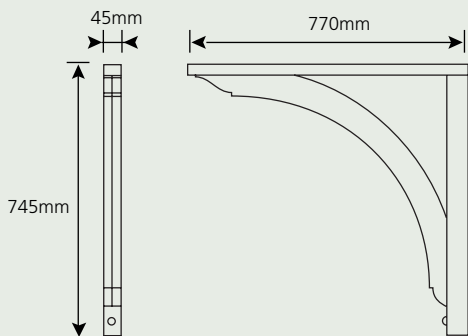

Finials Brackets and Dentils

Finials

Scroll and Corbell Brackets

Plain Scroll Bracket
Ref. 104 433mm Proj.

Door Canopy Corbell
390mm Proj.

Copings

Plain Scroll Bracket Ref. 104 735mm Proj. Wide

Plain Scroll Bracket Ref. 104 735mm Proj. Narrow

Enriched Scroll Bracket Ref. 103

Cantilever Brackets

Dentils

TF.01
78mm x 123mm x 350mm

TF.02
77mm x 120mm x 105mm

TF.03
77mm x 100mm x 200mm

TF.04 - (180° rotated)
77mm x 250mm x 200mm

TF.05
100mm x 135mm x 255mm

TF.06
155mm x 75mm x 175mm

Country Leisure (GRP) Limited

Cholderton

Salisbury

Wiltshire

SP4 0EQ

England

Tel +44 (0)1980 629555