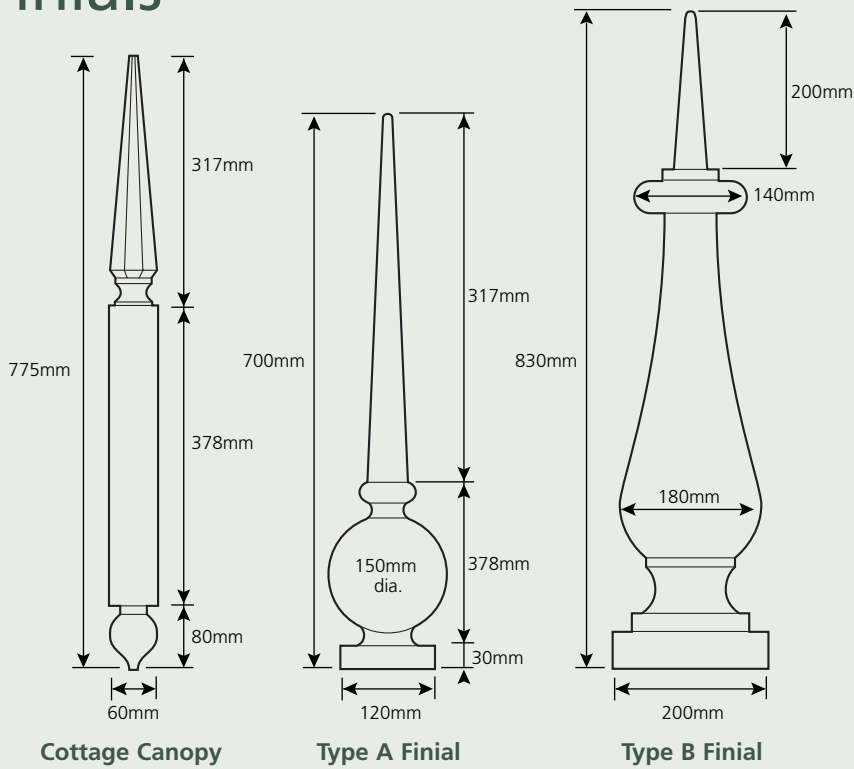

Finials Brackets and Dentils

Finials

Scroll and Corbell Brackets

Plain Scroll Bracket
Ref. 104 433mm Proj.

Door Canopy Corbell
390mm Proj.

Copings

Plain Scroll Bracket Ref. 104 735mm Proj. Wide

Plain Scroll Bracket Ref. 104 735mm Proj. Narrow

Enriched Scroll Bracket Ref. 103

Cantilever Brackets

Dentils

TF.01
78mm x 123mm x 350mm

TF.02
77mm x 120mm x 105mm

TF.03
77mm x 100mm x 200mm

TF.04 - (180° rotated)
77mm x 250mm x 200mm

TF.05
100mm x 135mm x 255mm

TF.06
155mm x 75mm x 175mm

Country Leisure (GRP) Limited

Cholderton

Salisbury

Wiltshire

SP4 0EQ

England

Tel +44 (0)1980 629555