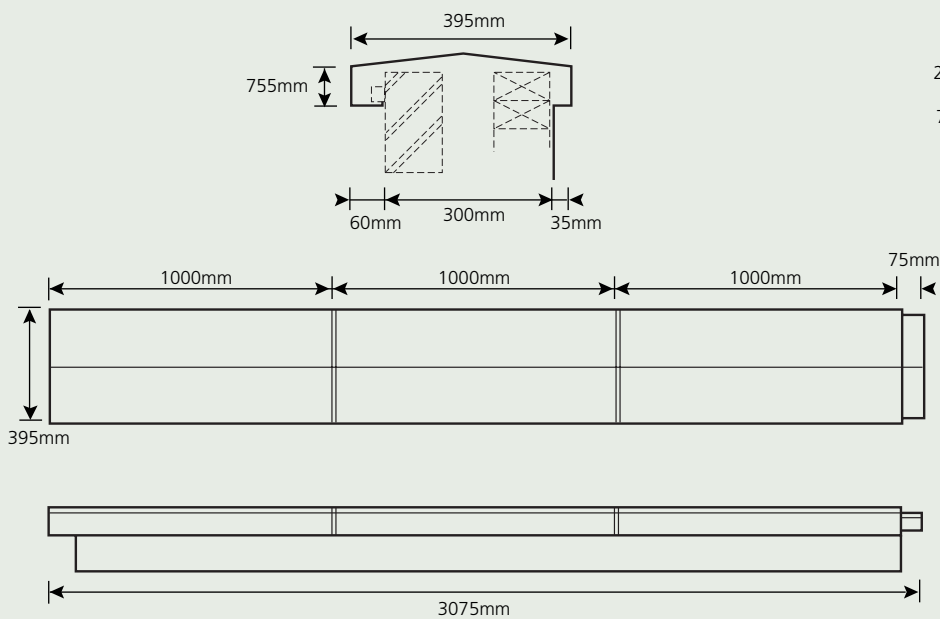

Finials Brackets and Dentils

Finials

Scroll and Corbell Brackets

Plain Scroll Bracket
Ref. 104 433mm Proj.

Door Canopy Corbell
390mm Proj.

Copings

Plain Scroll Bracket Ref. 104 735mm Proj. Wide

Plain Scroll Bracket Ref. 104 735mm Proj. Narrow

Enriched Scroll Bracket Ref. 103

Cantilever Brackets

Dentils

TF.01
78mm x 123mm x 350mm

TF.02
77mm x 120mm x 105mm

TF.03
77mm x 100mm x 200mm

TF.04 - (180° rotated)
77mm x 250mm x 200mm

TF.05
100mm x 135mm x 255mm

TF.06
155mm x 75mm x 175mm

Country Leisure (GRP) Limited

Cholderton

Salisbury

Wiltshire

SP4 0EQ

England

Tel +44 (0)1980 629555