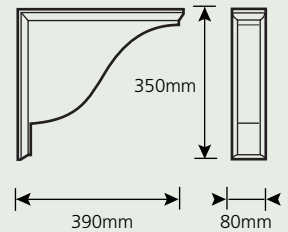

Finials Brackets and Dentils

Finials

Scroll and Corbell Brackets

Plain Scroll Bracket
Ref. 104 433mm Proj.

Door Canopy Corbell
390mm Proj.

Copings

Plain Scroll Bracket Ref. 104 735mm Proj. Wide

Plain Scroll Bracket Ref. 104 735mm Proj. Narrow

Enriched Scroll Bracket Ref. 103

Cantilever Brackets

Dentils

TF.01
78mm x 123mm x 350mm

TF.02
77mm x 120mm x 105mm

TF.03
77mm x 100mm x 200mm

TF.04 - (180° rotated)
77mm x 250mm x 200mm

TF.05
100mm x 135mm x 255mm

TF.06
155mm x 75mm x 175mm

Country Leisure (GRP) Limited

Cholderton

Salisbury

Wiltshire

SP4 0EQ

England

Tel +44 (0)1980 629555