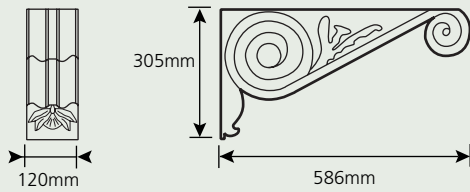

Finials Brackets and Dentils

Finials

Scroll and Corbell Brackets

Plain Scroll Bracket
Ref. 104 433mm Proj.

Door Canopy Corbell
390mm Proj.

Copings

Plain Scroll Bracket Ref. 104 735mm Proj. Wide

Plain Scroll Bracket Ref. 104 735mm Proj. Narrow

Enriched Scroll Bracket Ref. 103

Cantilever Brackets

Dentils

TF.01
78mm x 123mm x 350mm

TF.02
77mm x 120mm x 105mm

TF.03
77mm x 100mm x 200mm

TF.04 - (180° rotated)
77mm x 250mm x 200mm

TF.05
100mm x 135mm x 255mm

TF.06
155mm x 75mm x 175mm

Country Leisure (GRP) Limited

Cholderton

Salisbury

Wiltshire

SP4 0EQ

England

Tel +44 (0)1980 629555