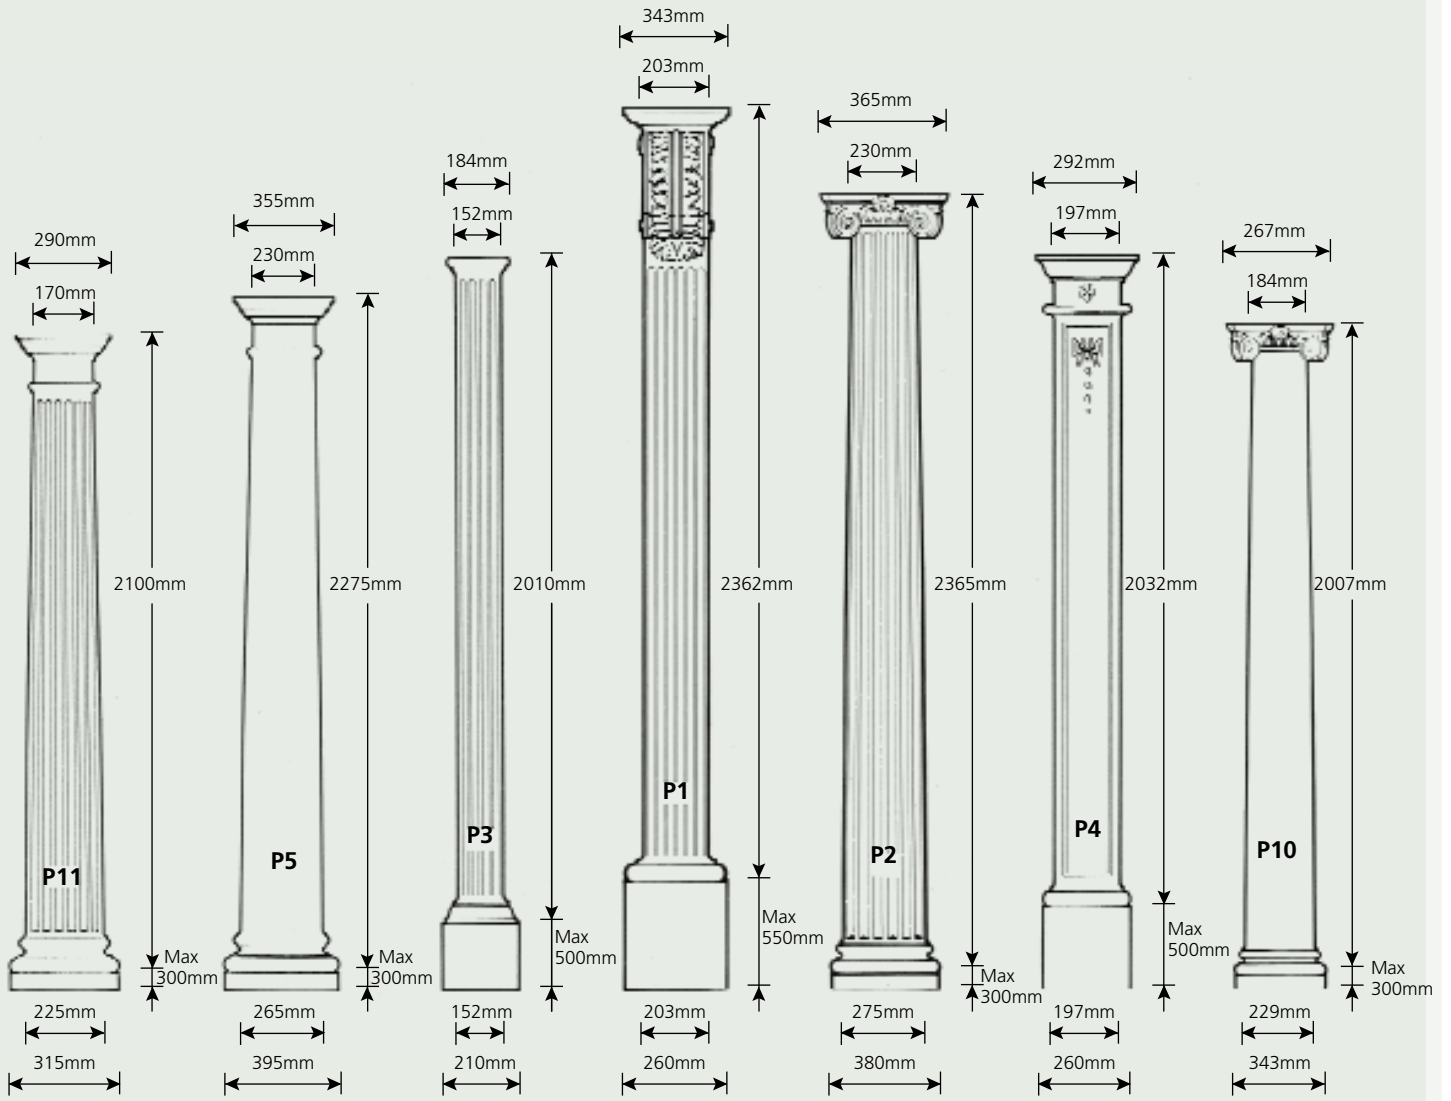

Pilasters

A

Our range of wall pilasters are designed to accommodate entrances to all types of domestic or commercial buildings. The heights can be adjusted by reduction in height of plinths and can be used in conjunction with our range of cornices to form the complete entrance or treatment to facades.