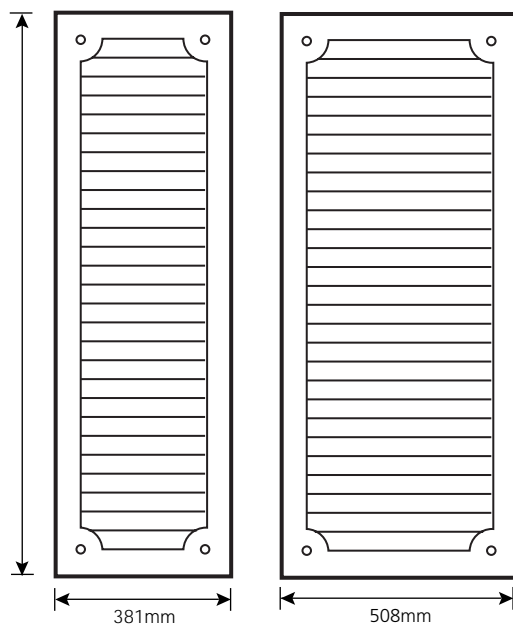

Shutters

To add appeal to windows, GRP louvre shutters are available in a standard white, light oak, dark oak or mahogany finish or alternatively that can be produced in any BS colour.

They have the fine grain and texture of timber and are indistinguishable from the real thing. But unlike timber, they'll never rot or need painting.

Height options for both width of shutter:

- 914mm
- 1067mm
- 1219mm
- 1372mm
- 1524mm

Available in plain, antique mahogany or oak wood finishes

Country Leisure (GRP) Limited

Cholderton
Salisbury
Wiltshire
SP4 0EQ
England