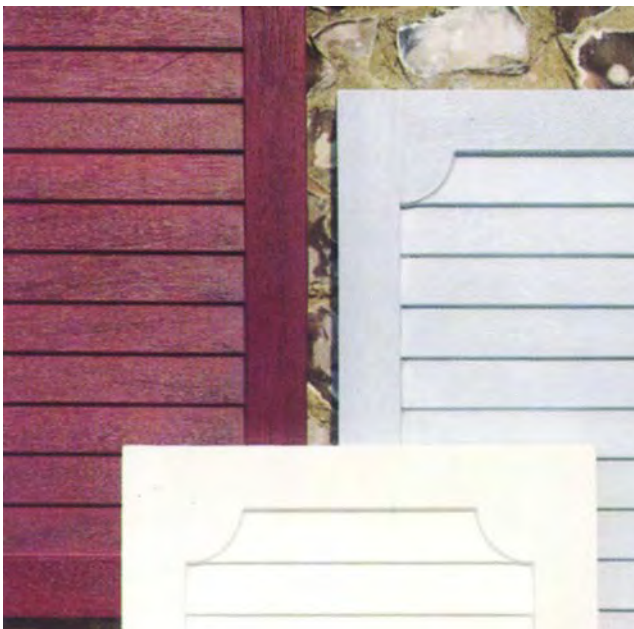

Shutters

To add appeal to windows, GRP louvre shutters are available in a standard white, light oak, dark oak or mahogany finish or alternatively that can be produced in any BS colour.

They have the fine grain and texture of timber and are indistinguishable from the real thing. But unlike timber, they'll never rot or need painting.

Height options for both width of shutter:

- 914mm
- 1067mm
- 1219mm
- 1372mm
- 1524mm

Available in plain, antique mahogany or oak wood finishes

Country Leisure (GRP) Limited

Cholderton

Salisbury

Wiltshire

SP4 0EQ