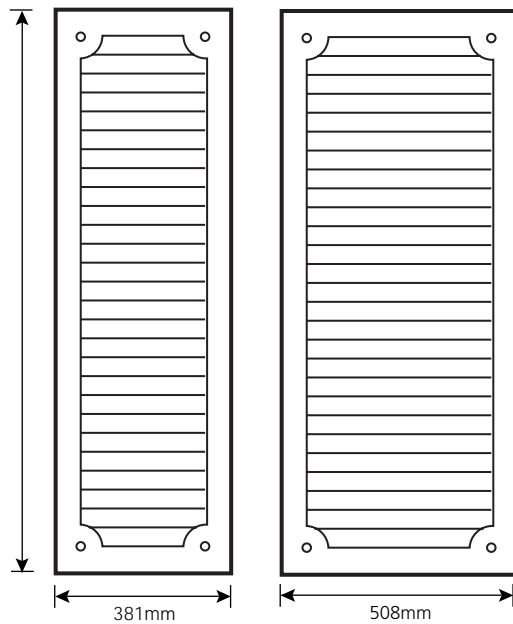

Shutters

To add appeal to windows, GRP louvre shutters are available in a standard white, light oak, dark oak or mahogany finish or alternatively that can be produced in any BS colour.

They have the fine grain and texture of timber and are indistinguishable from the real thing. But unlike timber, they'll never rot or need painting.

Height options for both width of shutter:

- 914mm
- 1067mm
- 1219mm
- 1372mm
- 1524mm

Available in plain, antique mahogany or oak wood finishes

Country Leisure (GRP) Limited

Cholderton

Salisbury

Wiltshire

SP4 0EQ